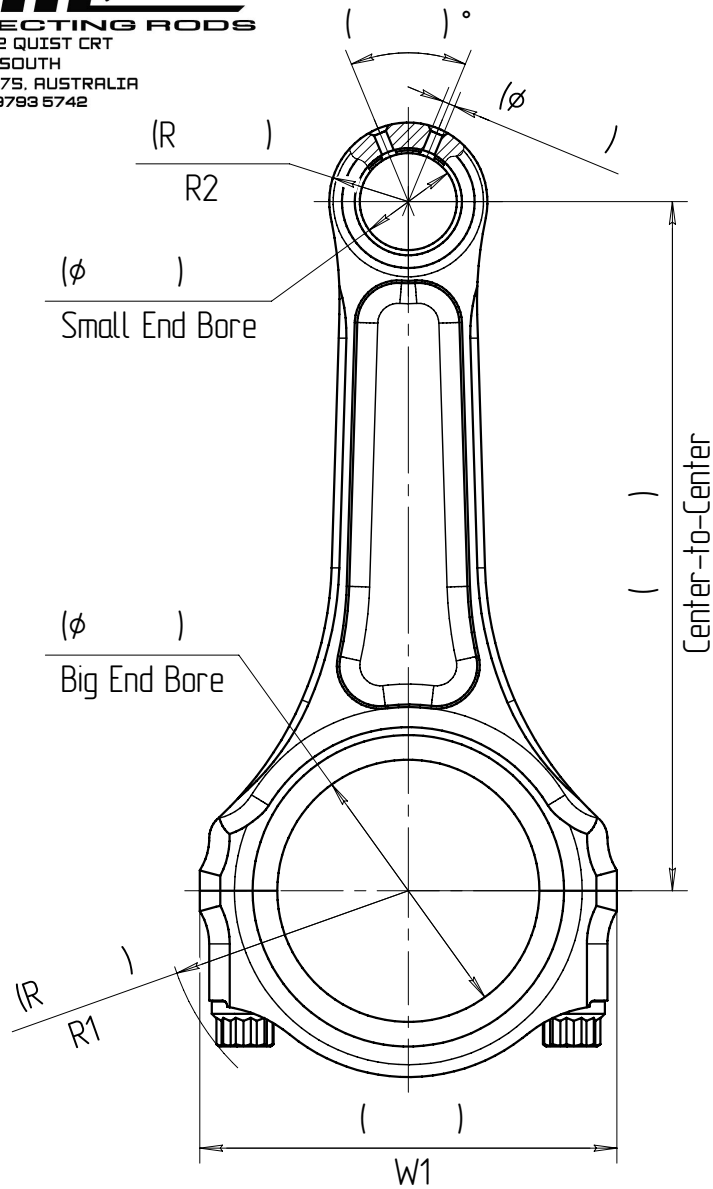

PPM Racing

CONNECTING RODS
 FACTORY 11/2 QUIST CRT
 DANDENONG SOUTH
 VICTORIA 3175, AUSTRALIA
 FAX: +61 (03) 9793 6742

Custom Order Form
 Connecting Rod

Customer _____

Part # _____

QTY _____

Date _____

Add.info

PPM Racing

CONNECTING RODS
 FACTORY 11/2 QUIST CRT
 DANDENONG SOUTH
 VICTORIA 3175, AUSTRALIA
 FAX: +61(03) 9799 5742

Custom Order Form One-Piece Connecting Rod

Customer _____	Part # _____	QTY _____	Date _____
Add.info			