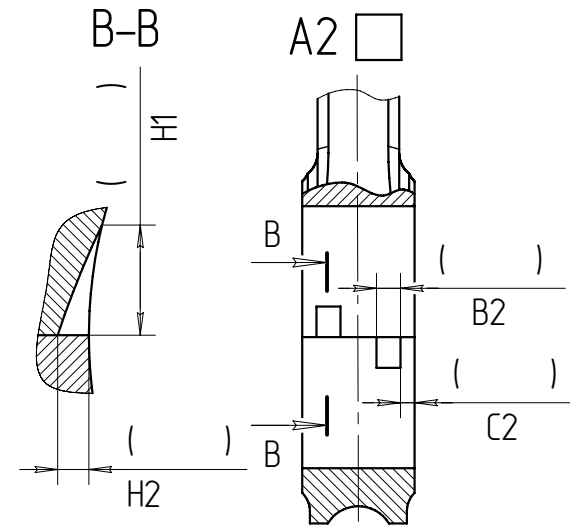

PPM Racing

CONNECTING RODS
 FACTORY 11/2 QUIST CRT
 DANDENONG SOUTH
 VICTORIA 3175, AUSTRALIA
 FAX: +61 (03) 9793 6742

Custom Order Form
 Connecting Rod

Customer _____

Part # _____

QTY _____

Date _____

Add.info

PPM Racing

CONNECTING RODS
 FACTORY 11/2 QUIST CRT
 DANDENONG SOUTH
 VICTORIA 3175, AUSTRALIA
 FAX: +61(03) 9799 5742

Custom Order Form One-Piece Connecting Rod

Customer _____	Part # _____	QTY _____	Date _____
Add.info			