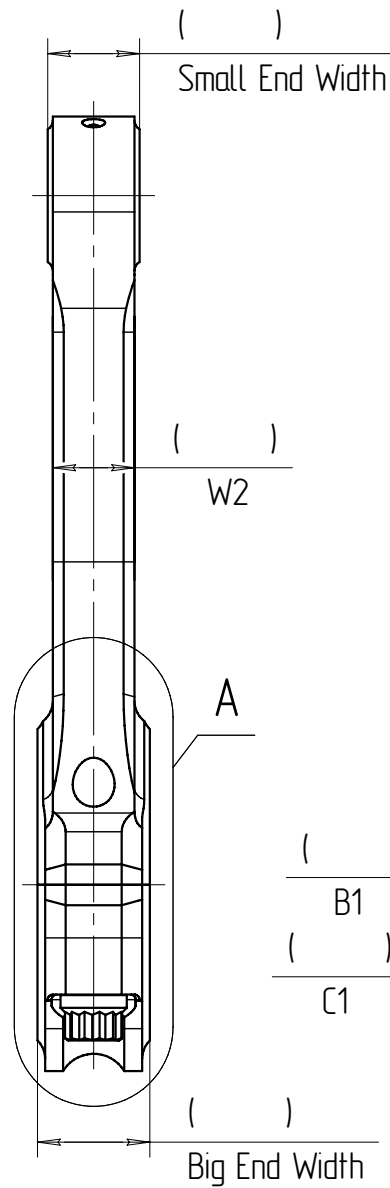

PPM Racing

CONNECTING RODS
 FACTORY 11/2 QUIST CRT
 DANDENONG SOUTH
 VICTORIA 3175, AUSTRALIA
 FAX: +61 (03) 9793 6742

Custom Order Form
 Connecting Rod

Customer _____

Part # _____

QTY _____

Date _____

Add.info

PPM Racing

CONNECTING RODS
 FACTORY 11/2 QUIST CRT
 DANDENONG SOUTH
 VICTORIA 3175, AUSTRALIA
 FAX: +61(03) 9799 5742

Custom Order Form One-Piece Connecting Rod

Customer _____	Part # _____	QTY _____	Date _____
Add.info			