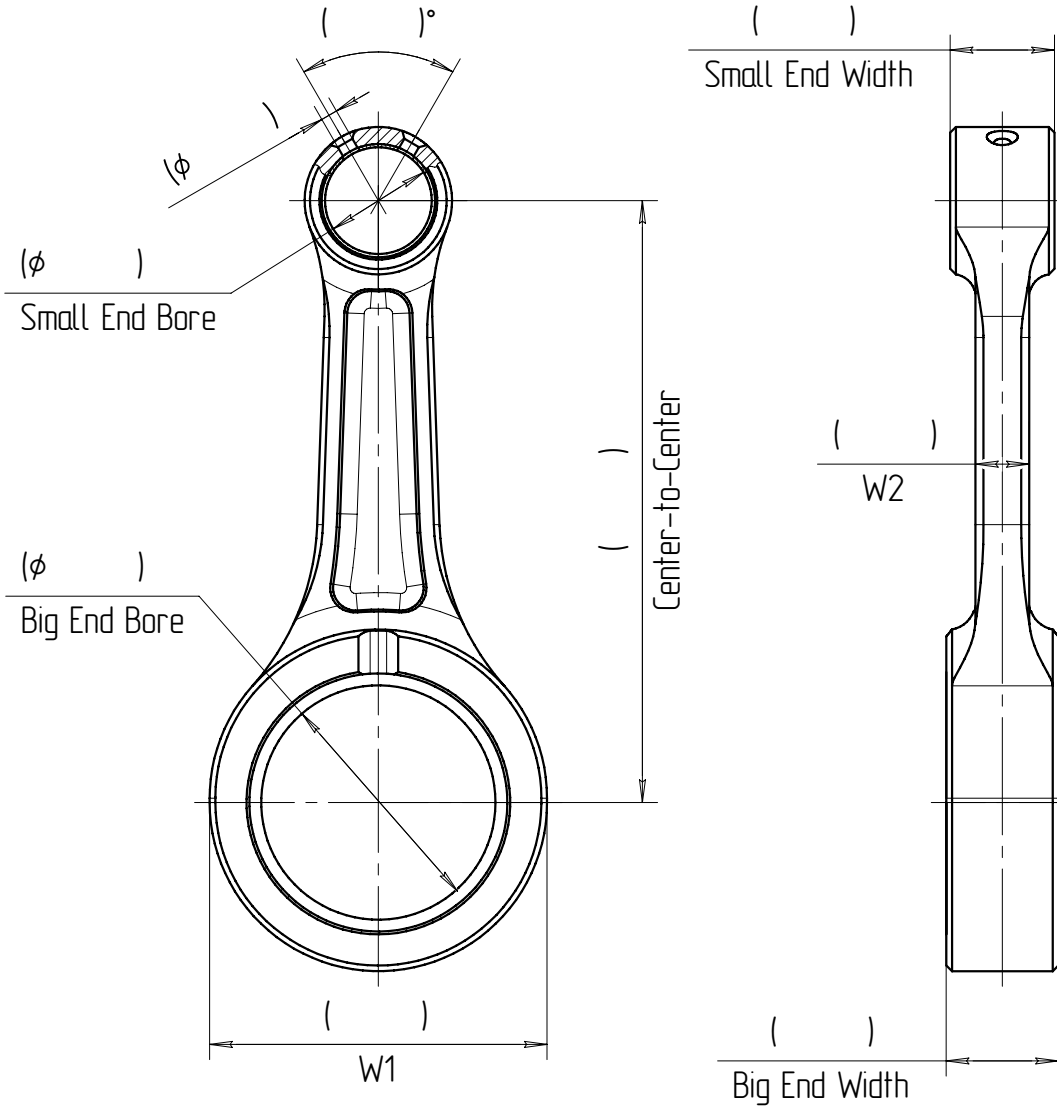

PPM Racing

CONNECTING RODS
 FACTORY 11/2 QUIST CRT
 DANDENONG SOUTH
 VICTORIA 3175, AUSTRALIA
 FAX: +61 (03) 9793 6742

Custom Order Form
 Connecting Rod

Customer _____

Part # _____

QTY _____

Date _____

Add.info

PPM Racing

CONNECTING RODS
 FACTORY 11/2 QUIST CRT
 DANDENONG SOUTH
 VICTORIA 3175, AUSTRALIA
 FAX: +61(03) 9799 5742

Custom Order Form One-Piece Connecting Rod

Customer _____	Part # _____	QTY _____	Date _____
Add.info			