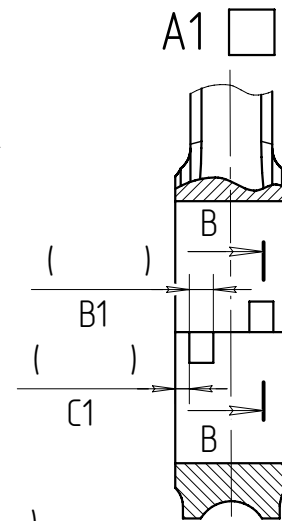

PPM Racing

CONNECTING RODS
 FACTORY 11/2 QUIST CRT
 DANDENONG SOUTH
 VICTORIA 3175, AUSTRALIA
 FAX: +61 (03) 9793 6742

Custom Order Form
 Connecting Rod

Customer _____

Part # _____

QTY _____

Date _____

Add.info

PPM Racing

CONNECTING RODS
 FACTORY 11/2 QUIST CRT
 DANDENONG SOUTH
 VICTORIA 3175, AUSTRALIA
 FAX: +61(03) 9799 5742

Custom Order Form One-Piece Connecting Rod

Customer _____	Part # _____	QTY _____	Date _____
Add.info			